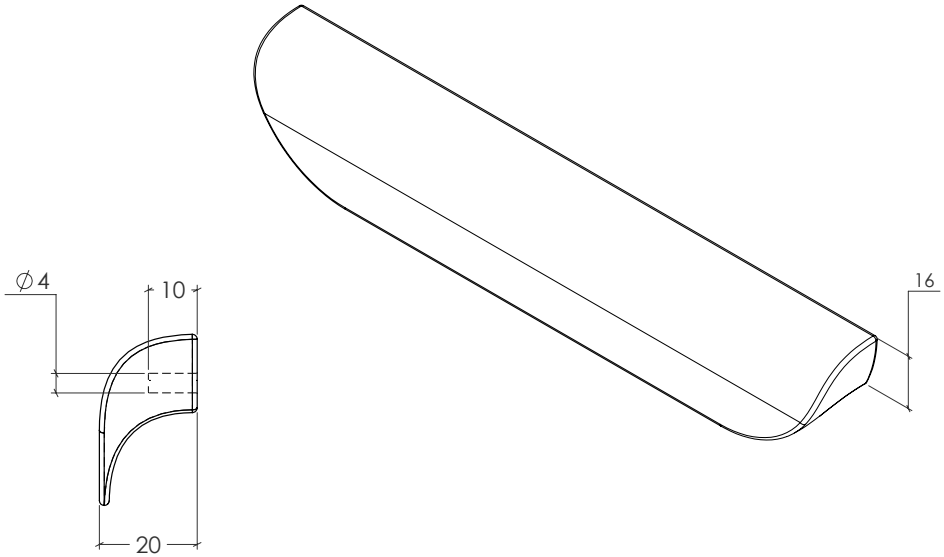

# Byron Timber Wave Handle

The Byron Handle Range combines subtle curves and clean lines with the natural beauty of timber, creating a refined handle suitable for a wide variety of cabinetry styles. Designed with both aesthetics and functionality in mind, Byron handles are ideal for modern, transitional, or classic interiors.

STYLES	160mm D Handle: BYPH160   320mm D Handle: BYPH320
FINISHES	<span style="display: inline-block; width: 15px; height: 15px; background-color: #8B4513; margin-right: 5px;"></span> American Oak Raw (AORW) <span style="display: inline-block; width: 15px; height: 15px; background-color: #4B3621; margin-left: 20px; margin-right: 5px;"></span> Walnut Raw (WNR)

Part Number	Hole Centre	Overall Length	Projection
BYPH160	160	200	20
BYPH320	320	400	20