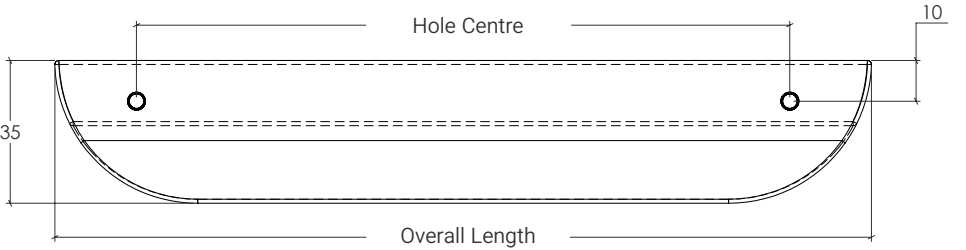

# Byron Timber Wave Handle

The Byron Handle Range combines subtle curves and clean lines with the natural beauty of timber, creating a refined handle suitable for a wide variety of cabinetry styles. Designed with both aesthetics and functionality in mind, Byron handles are ideal for modern, transitional, or classic interiors.

STYLES	160mm D Handle: BYPH160   320mm D Handle: BYPH320
FINISHES	<span style="display: inline-block; width: 15px; height: 15px; background-color: #8B4513; margin-right: 5px;"></span> American Oak Raw (AORW) <span style="display: inline-block; width: 15px; height: 15px; background-color: #4B3621; margin-left: 20px; margin-right: 5px;"></span> Walnut Raw (WNR)

Part Number	Hole Centre	Overall Length	Projection
BYPH160	160	200	20
BYPH320	320	400	20